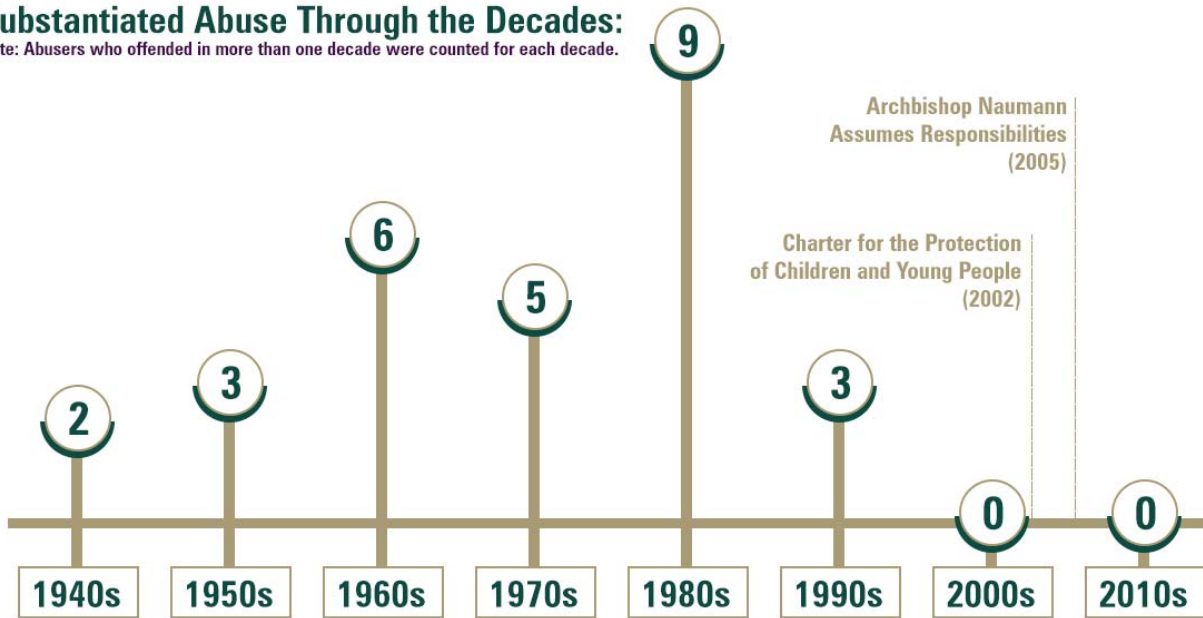

Substantiated Allegations of Clergy Sexual Abuse of a Minor

Downloaded on 7/6/19/from:

<https://responsein crisis.archkck.org/list-substantiated-allegations/>

Substantiated Abuse Through the Decades:

Note: Abusers who offended in more than one decade were counted for each decade.

Cases of Substantiated Abuse Found in File Review:

1080 Files

22 Substantiated Cases

BRAYLEY, JOHN

Affiliation: Oblate missionary, Montreal, Canada

Year of birth: Unknown

Year of ordination: Unknown

Last known status: Deceased

Estimated timeframe of abuse: 1980 while visiting friends in Roeland Park

More than one allegation: No

DANNENFELSER, LAMBERT

Affiliation: Franciscans (OFM)

Year of birth: July 10, 1914

Year of ordination: June 9, 1940