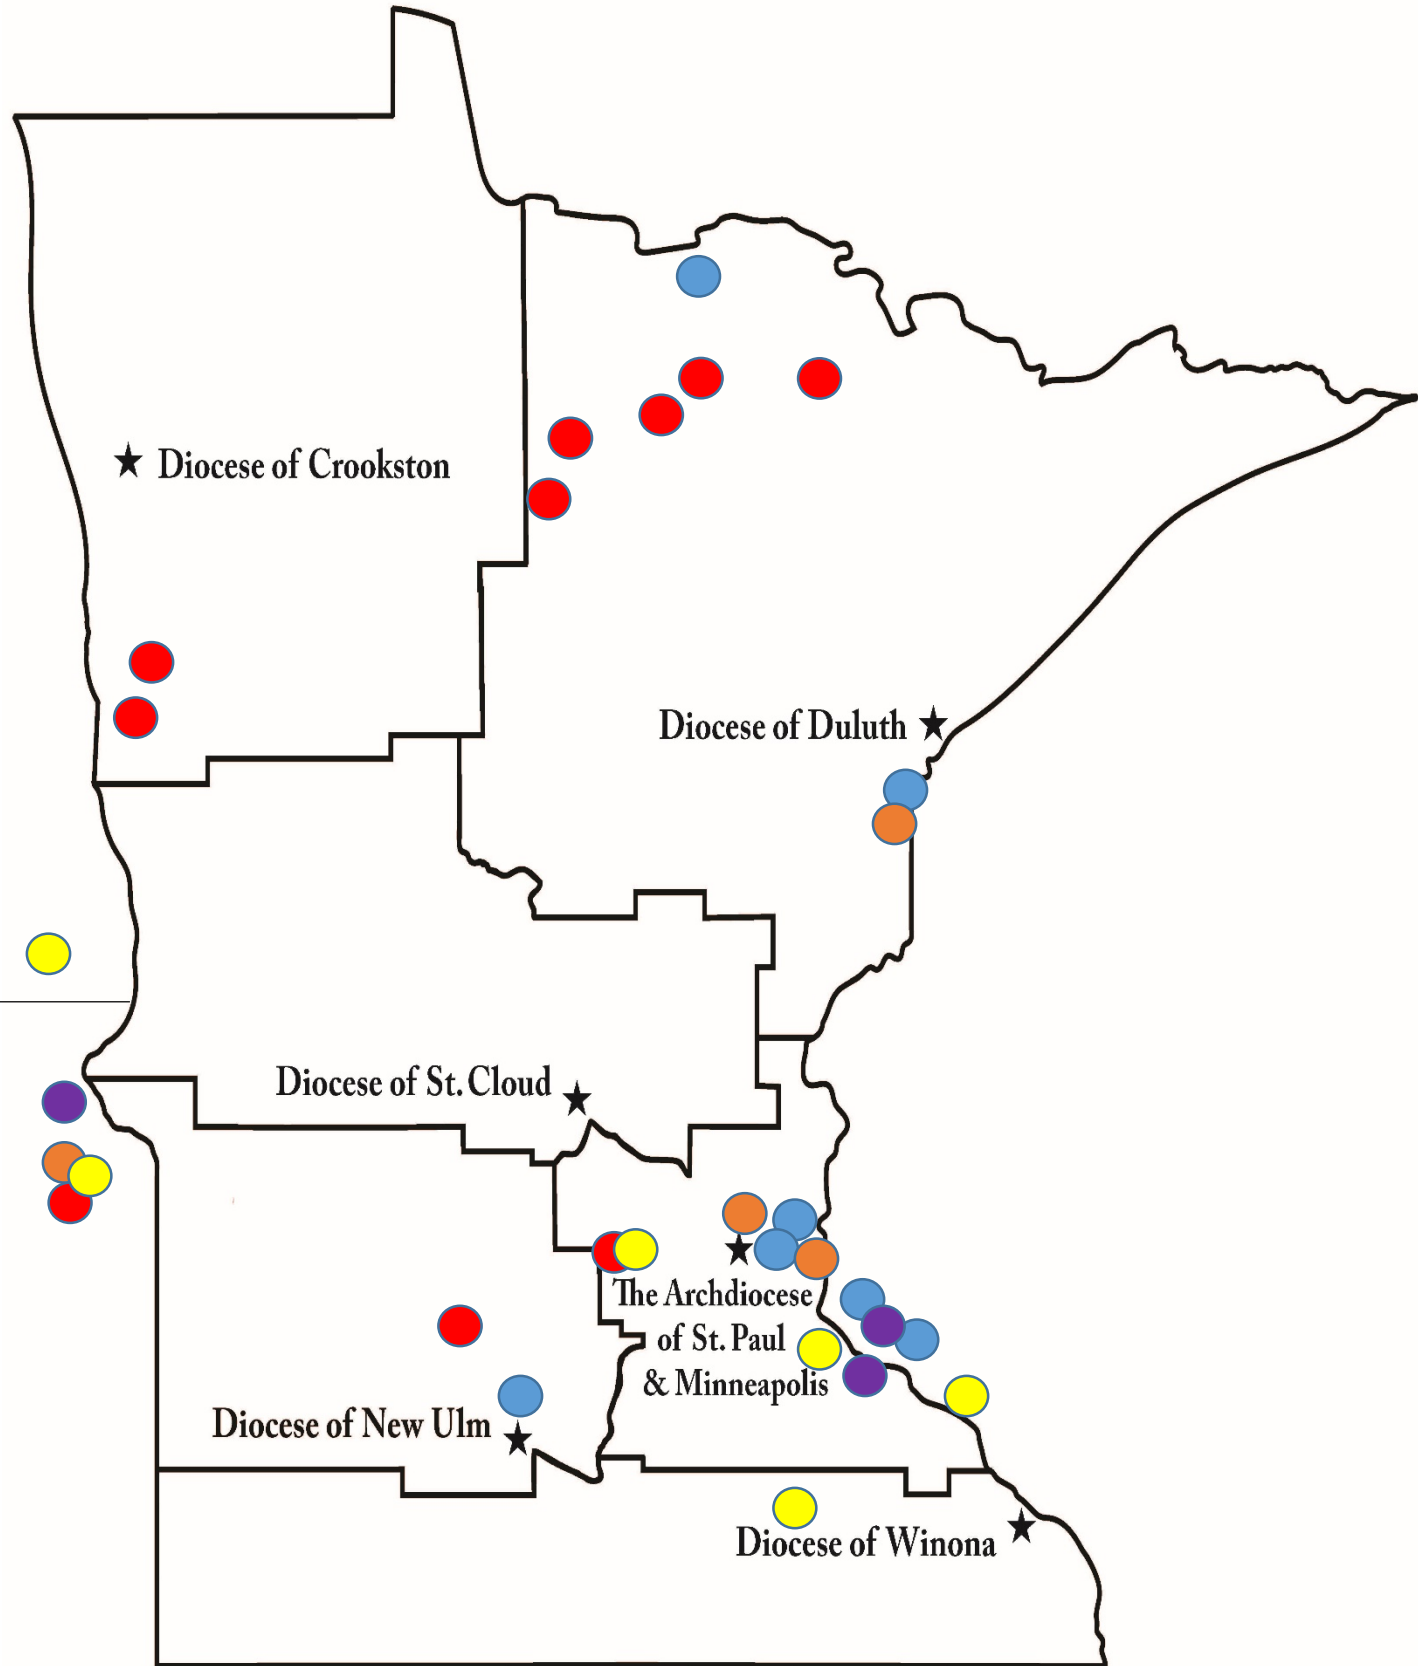

Oblate Priest Assignment Locations

● Michael Charland

● Orville Munie

● J. Vincent Fitzgerald

● Robert Reitmeier

● Emil Twardochleb