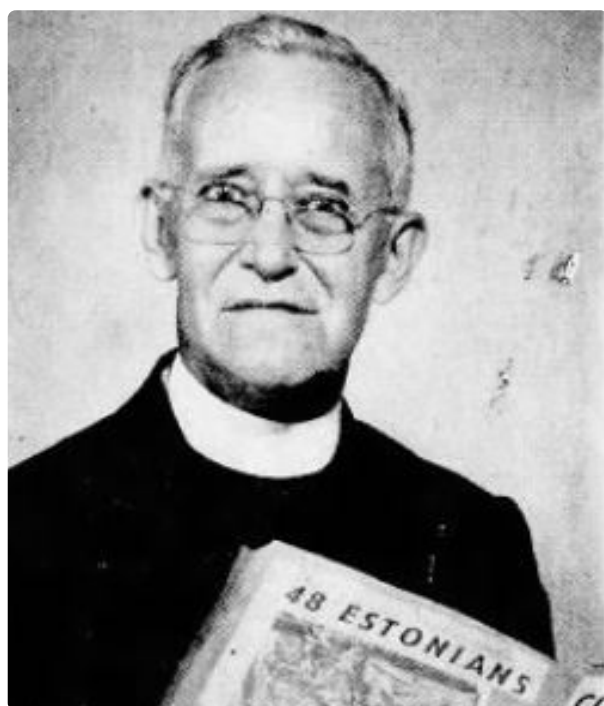

Menu

Watch

James D. Loeffler

Posted: 11:07 AM, Feb 27, 2020 **Updated:** 9:30 AM, Feb 27, 2020

By: KATC NEWS

James D. Loeffler was born in 1901 and died in 1984.

The allegations of abuse against him involve incidents that occurred in the 1950s and 1960s. According to the Jesuits, the complaints were in his file and located during a review that happened after his death.